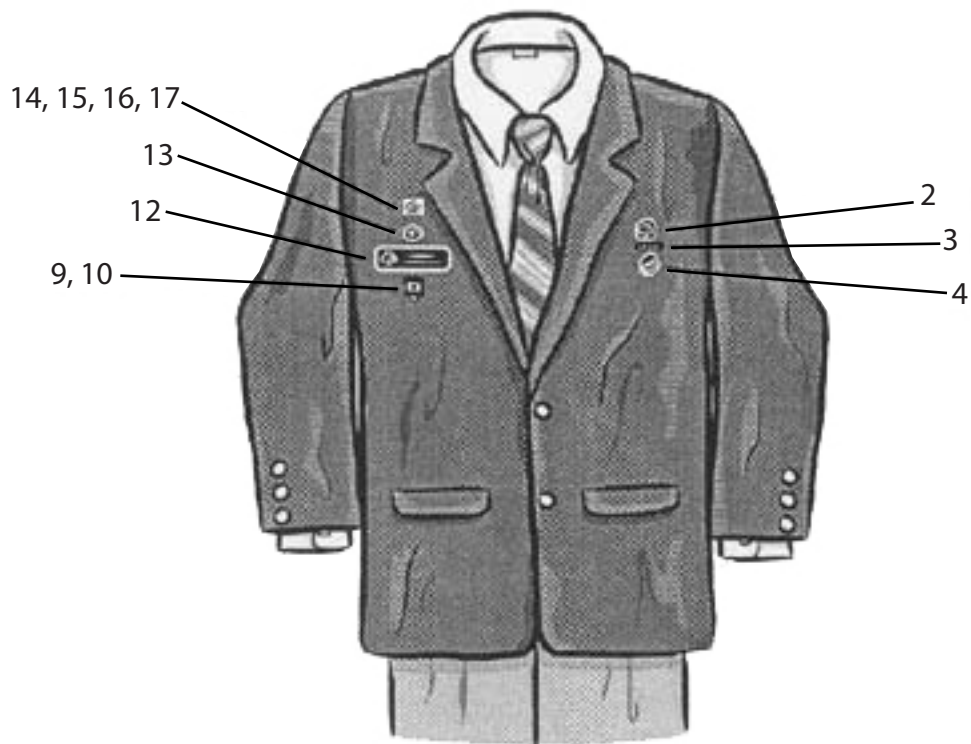

Girl Scout Adult Womens

- | | |
|---|-------------------------------------|
| 1. Adult Insignia Tab | 9. Years of Service Pin |
| 2. World Trefoil Pin | 10. Outstanding Volunteer Award Pin |
| 3. Adult Position Pin | 11. Outstanding Leader Award Pin |
| 4. Girl Scout Pin (contemporary or traditional) | 12. Personalized ID Pin |
| 5. Membership Numeral Guard | 13. Lifetime Membership Pin |
| 6. Campus Girl Scout Guard | 14. Appreciation Pin |
| 7. Girl Scout Gold Award | 15. Thanks Badge |
| 8. Bridge to Adult Girl Scouts Award | 16. Thanks Badge II |
| | 17. Honor Pin |

Note: If an adult has received more than one special recognition (e.g., Appreciation pin), the last one received is generally the one worn on the uniform.

Girl Scout Adult Mens

- | | |
|---|-----------------------------|
| 2. World Trefoil Pin | 12. Personalized ID Pin |
| 3. Adult Position Pin | 13. Lifetime Membership Pin |
| 4. Girl Scout Pin (contemporary or traditional) | 14. Appreciation Pin |
| 9. Years of Service Pin | 15. Thanks Badge |
| 10. Outstanding Volunteer Award Pin | 16. Thanks Badge II |
| | 17. Honor Pin |

Note: If an adult has received more than one special recognition (e.g., Appreciation pin), the last one received is generally the one worn on the uniform.