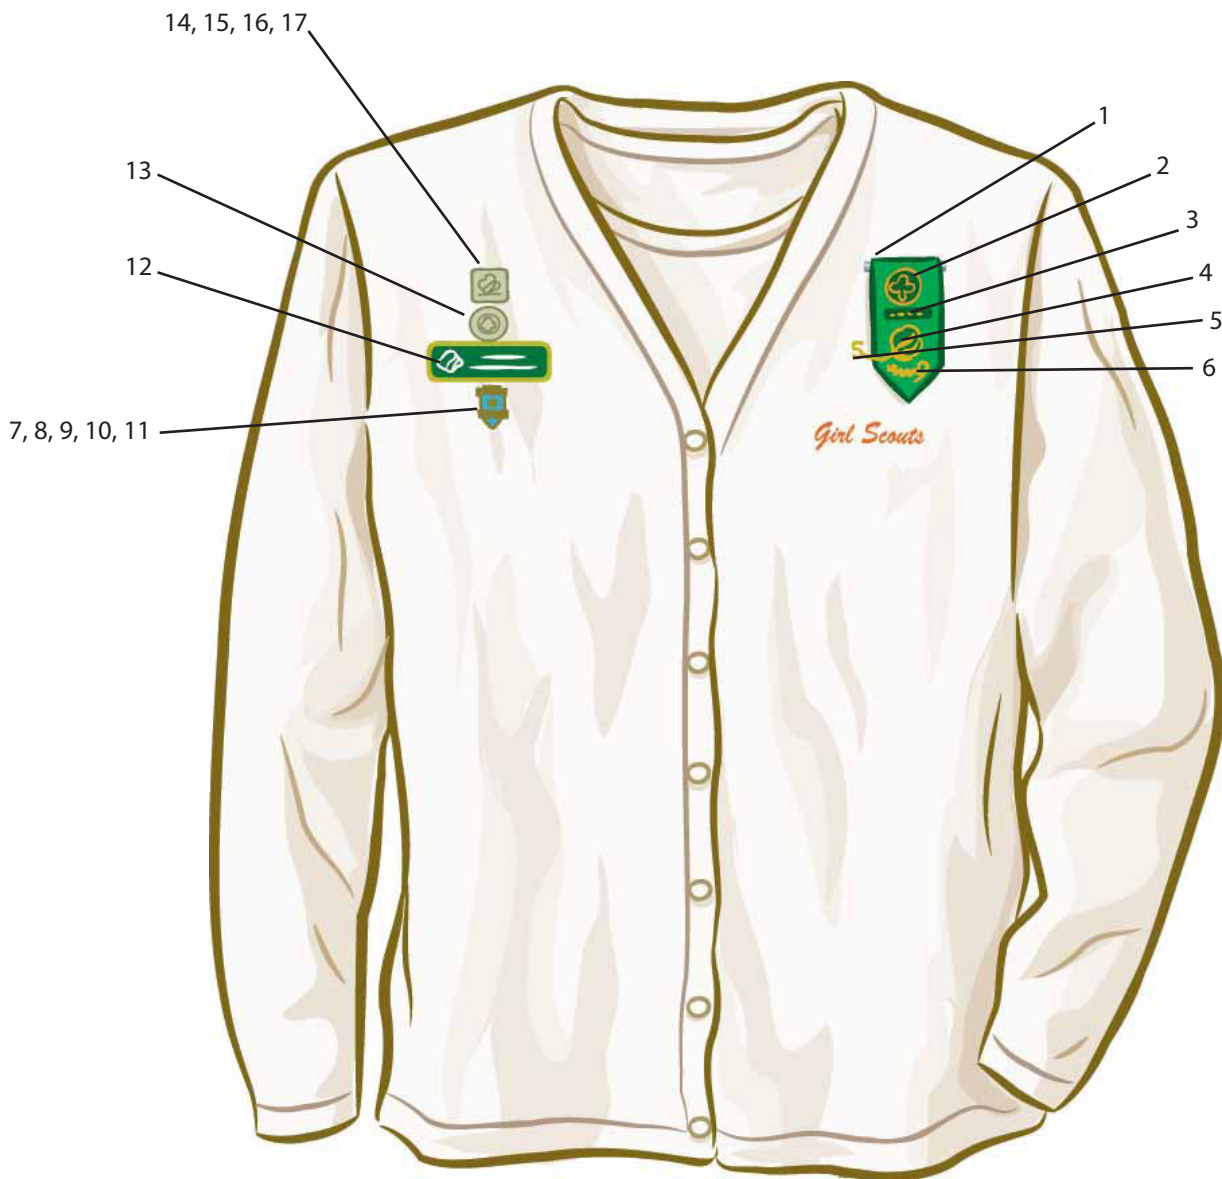

# Girl Scout Adult Womens

1. Adult Insignia Tab
2. World Trefoil Pin
3. Adult Position Pin
4. Girl Scout Pin (contemporary or traditional)
5. Membership Numeral Guard
6. Campus Girl Scout Guard
7. Girl Scout Gold Award
8. Bridge to Adult Girl Scouts Award
9. Years of Service Pin
10. Outstanding Volunteer Award Pin
11. Outstanding Leader Award Pin
12. Personalized ID Pin
13. Lifetime Membership Pin
14. Appreciation Pin
15. Thanks Badge
16. Thanks Badge II
17. Honor Pin

Note: If an adult has received more than one special recognition (e.g., Appreciation pin), the last one received is generally the one worn on the uniform.

# Girl Scout Adult Mens

- |   |                             |
|---|-----------------------------|
| 2. World Trefoil Pin                            | 12. Personalized ID Pin     |
| 3. Adult Position Pin                           | 13. Lifetime Membership Pin |
| 4. Girl Scout Pin (contemporary or traditional) | 14. Appreciation Pin        |
| 9. Years of Service Pin                         | 15. Thanks Badge            |
| 10. Outstanding Volunteer Award Pin             | 16. Thanks Badge II         |
|   | 17. Honor Pin               |