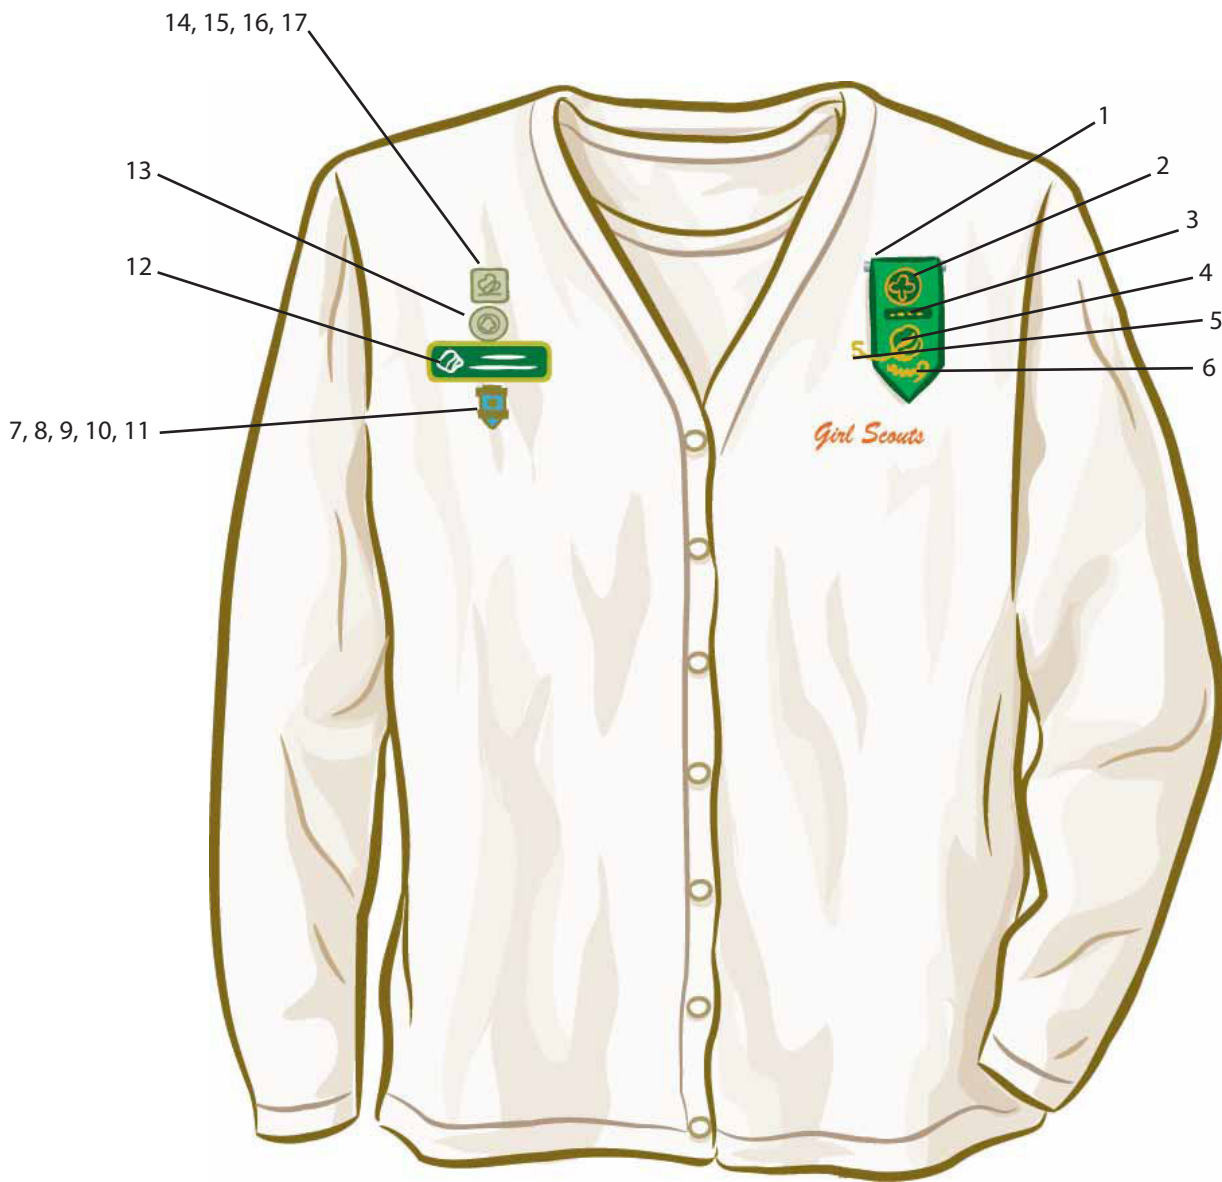

Girl Scout Adult Womens

- | | |
|---|-------------------------------------|
| 1. Adult Insignia Tab | 9. Years of Service Pin |
| 2. World Trefoil Pin | 10. Outstanding Volunteer Award Pin |
| 3. Adult Position Pin | 11. Outstanding Leader Award Pin |
| 4. Girl Scout Pin (contemporary or traditional) | 12. Personalized ID Pin |
| 5. Membership Numeral Guard | 13. Lifetime Membership Pin |
| 6. Campus Girl Scout Guard | 14. Appreciation Pin |
| 7. Girl Scout Gold Award | 15. Thanks Badge |
| 8. Bridge to Adult Girl Scouts Award | 16. Thanks Badge II |
| | 17. Honor Pin |

Note: If an adult has received more than one special recognition (e.g., Appreciation pin), the last one received is generally the one worn on the uniform.

Girl Scout Adult Mens

- | | |
|---|-----------------------------|
| 2. World Trefoil Pin | 12. Personalized ID Pin |
| 3. Adult Position Pin | 13. Lifetime Membership Pin |
| 4. Girl Scout Pin (contemporary or traditional) | 14. Appreciation Pin |
| 9. Years of Service Pin | 15. Thanks Badge |
| 10. Outstanding Volunteer Award Pin | 16. Thanks Badge II |
| | 17. Honor Pin |

Note: If an adult has received more than one special recognition (e.g., Appreciation pin), the last one received is generally the one worn on the uniform.