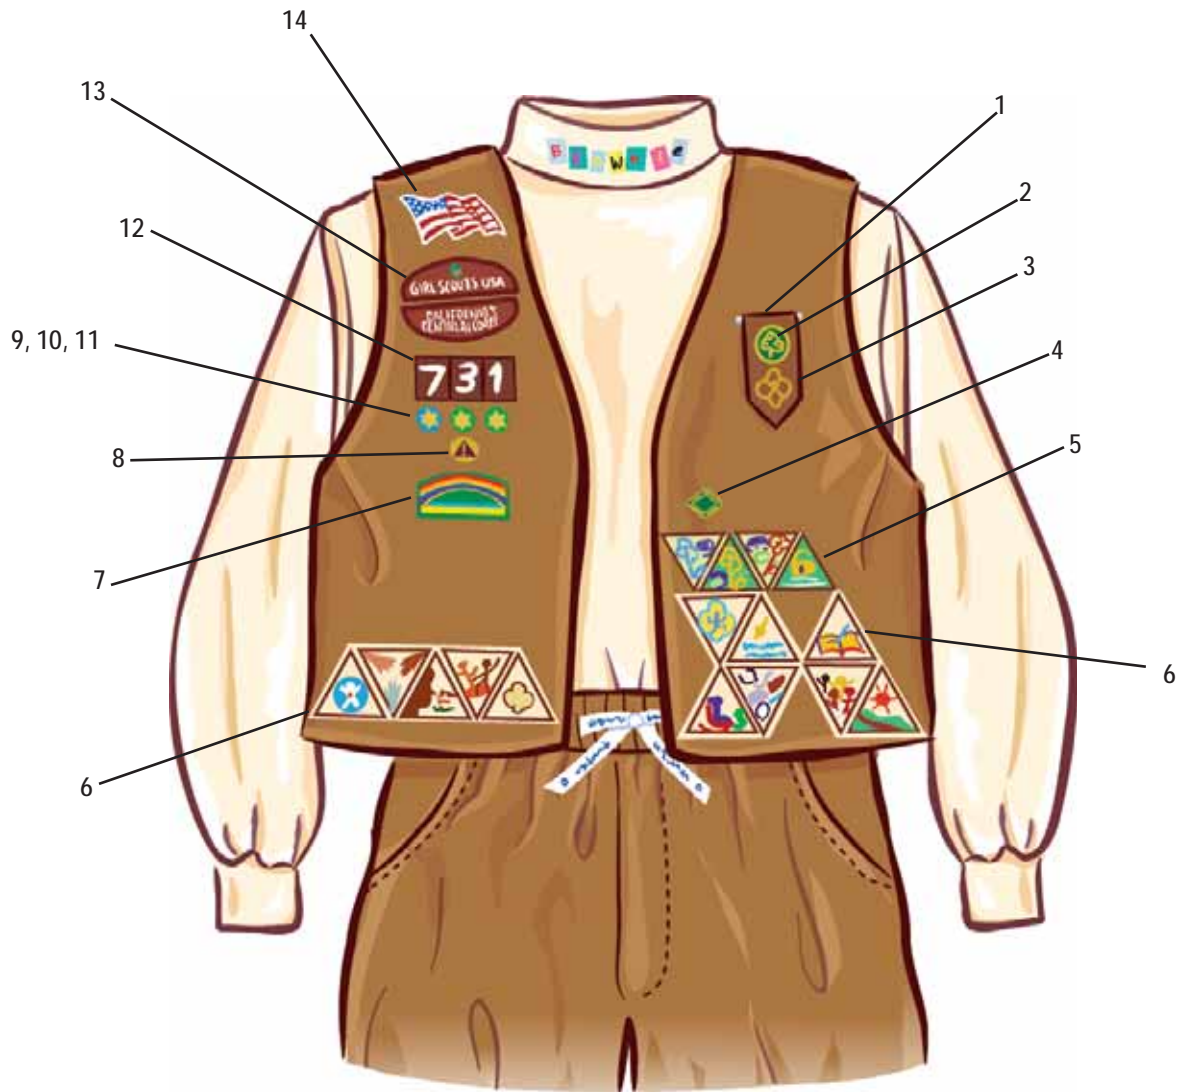

# Girl Scout Brownie Vest

1. Brownie Insignia Tab
2. World Trefoil Pin
3. Brownie Membership Pin
4. Cookie Sale Activity Pin
5. Brownie Journey Award Patch Set
6. Brownie Try-Its
7. Bridge to Brownie Girl Scouts Award
8. Safety Award Pin
9. Membership Star
10. Disc for Membership Star-blue
11. Disc for Membership Star-green
12. Iron-On Troop Numerals
13. Brownie Council Identification Set
14. Wavy American Flag Patch

# Girl Scout Brownie Sash

1. Brownie Insignia Tab
2. World Trefoil Pin
3. Brownie Membership Pin
4. Brownie Try-Its
5. Brownie Journey Award Patch Set
6. Cookie Sale Activity Pin
7. Bridge to Brownie Girl Scouts Award

8. Safety Award Pin
9. Membership Star
10. Disc for Membership Star-blue
11. Disc for Membership Star-green
12. Iron-On Troop Numerals
13. Brownie Council Identification Set
14. Wavy American Flag Patch