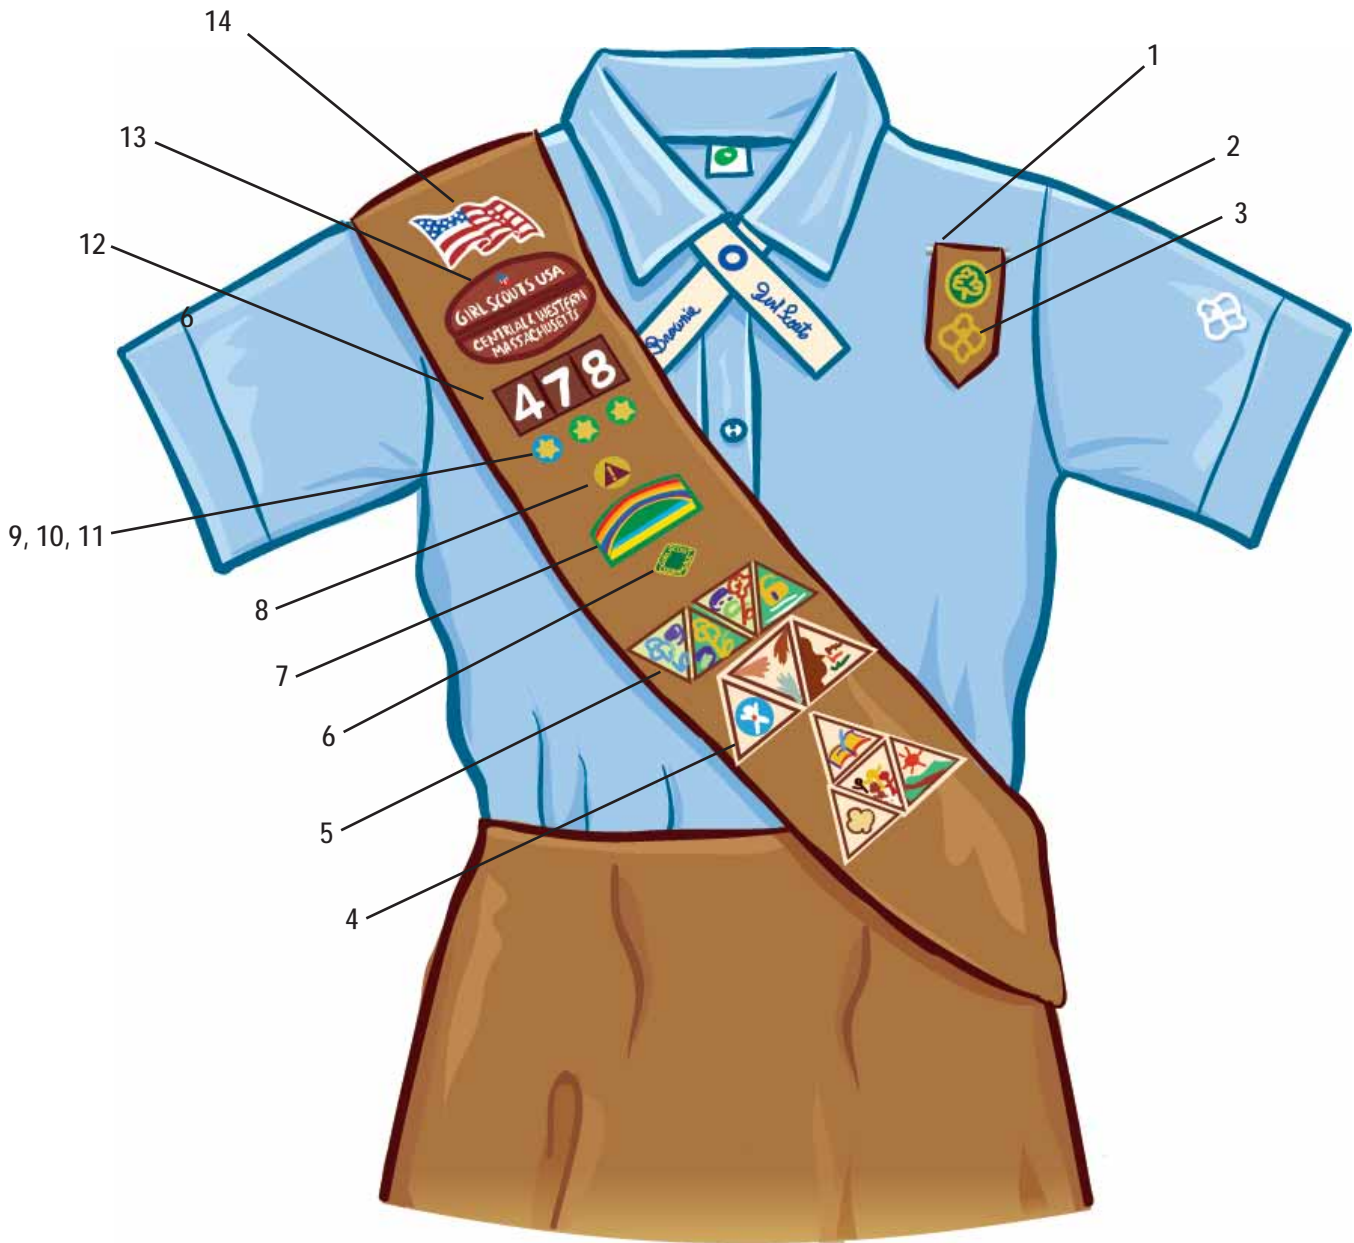

# Girl Scout Brownie Vest

1. Brownie Insignia Tab
2. World Trefoil Pin
3. Brownie Membership Pin
4. Cookie Sale Activity Pin
5. Brownie Journey Award Patch Set
6. Brownie Try-Its
7. Bridge to Brownie Girl Scouts Award
8. Safety Award Pin
9. Membership Star
10. Disc for Membership Star-blue
11. Disc for Membership Star-green
12. Iron-On Troop Numerals
13. Brownie Council Identification Set
14. Wavy American Flag Patch

# Girl Scout Brownie Sash

1. Brownie Insignia Tab
2. World Trefoil Pin
3. Brownie Membership Pin
4. Brownie Try-Its
5. Brownie Journey Award Patch Set
6. Cookie Sale Activity Pin
7. Bridge to Brownie Girl Scouts Award

8. Safety Award Pin
9. Membership Star
10. Disc for Membership Star-blue
11. Disc for Membership Star-green
12. Iron-On Troop Numerals
13. Brownie Council Identification Set
14. Wavy American Flag Patch