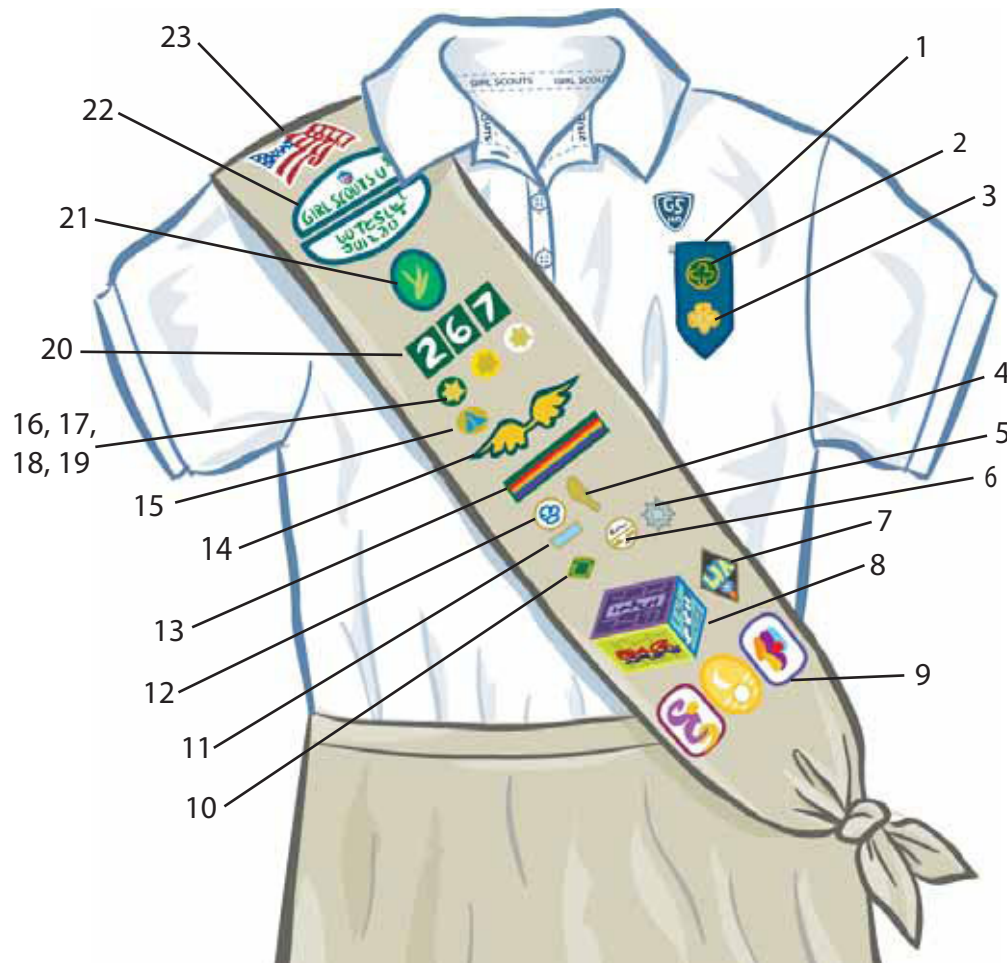

Girl Scout Cadettes, Seniors, and Ambassadors

1. Cadette/Senior/Ambassador Insignia Tab
2. World Trefoil Pin
3. Girl Scout Pin (traditional or contemporary)
4. Cadette Girl Scout Leadership Pin
5. Girl Scout Silver Award
6. Career Exploration Pin
7. Cadette Leadership in Action Award (LIA) Patch
8. Cadette Journey Award Patch Set
9. Interest Project Awards
10. Cookie Sale Activity Pin
11. Community Service Bar Pin
12. Cadette Challenge Pin
13. Bridge to Cadette Girl Scouts Award
14. Brownie Wings
15. Safety Award Pin
16. Membership Star
17. Disc for Membership Star-green
18. Disc for Membership Star-yellow
19. Disc for Membership Star white
20. Iron-On Troop Numerals
21. Troop Crest
22. Girl Scout Council Identification Set
23. Wavy American Flag Patch

Girl Scout Cadettes, Seniors and Ambassadors can wear a sash or vest.