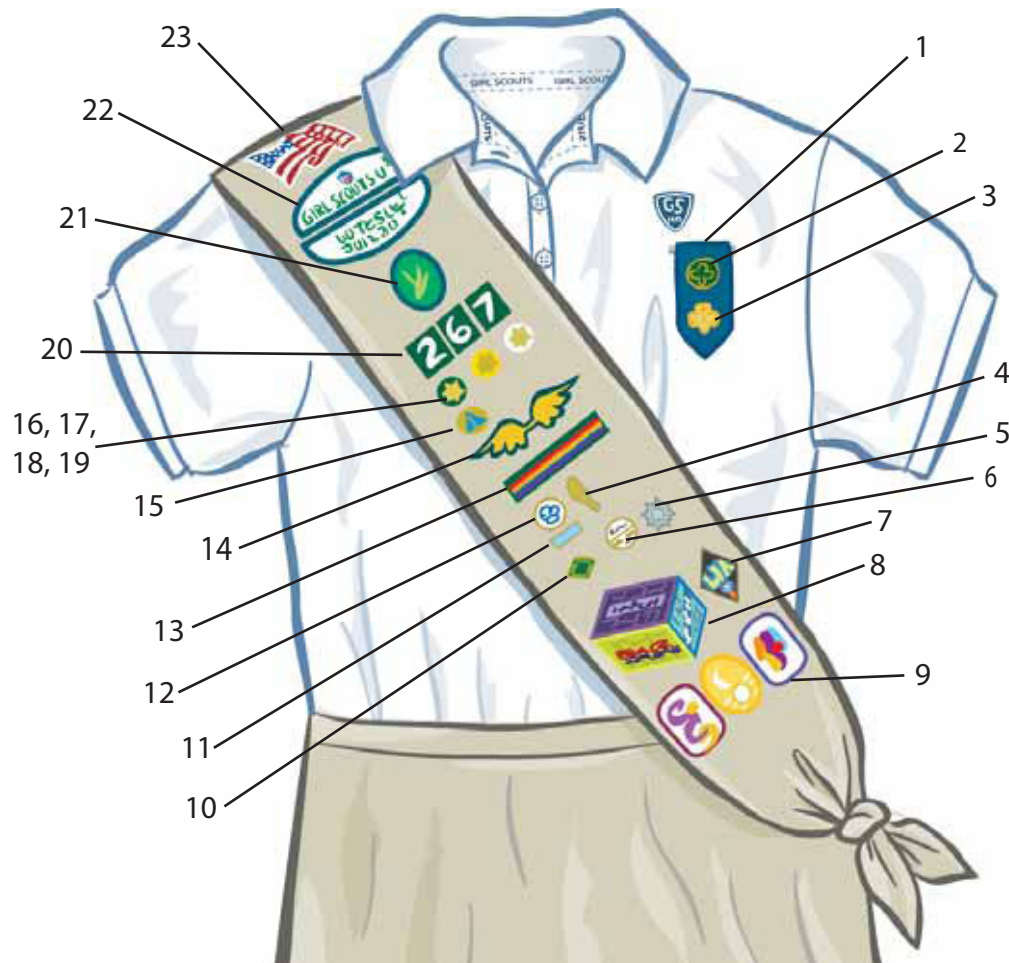

Girl Scout Cadettes, Seniors, and Ambassadors

1. Cadette/Senior/Ambassador Insignia Tab
2. World Trefoil Pin
3. Girl Scout Pin (traditional or contemporary)
4. Cadette Girl Scout Leadership Pin
5. Girl Scout Silver Award
6. Career Exploration Pin
7. Cadette Leadership in Action Award (LIA) Patch
8. Cadette Journey Award Patch Set
9. Interest Project Awards
10. Cookie Sale Activity Pin
11. Community Service Bar Pin
12. Cadette Challenge Pin
13. Bridge to Cadette Girl Scouts Award
14. Brownie Wings
15. Safety Award Pin
16. Membership Star
17. Disc for Membership Star-green
18. Disc for Membership Star-yellow
19. Disc for Membership Star white
20. Iron-On Troop Numerals
21. Troop Crest
22. Girl Scout Council Identification Set
23. Wavy American Flag Patch

Girl Scout Cadettes, Seniors and Ambassadors can wear a sash or vest.